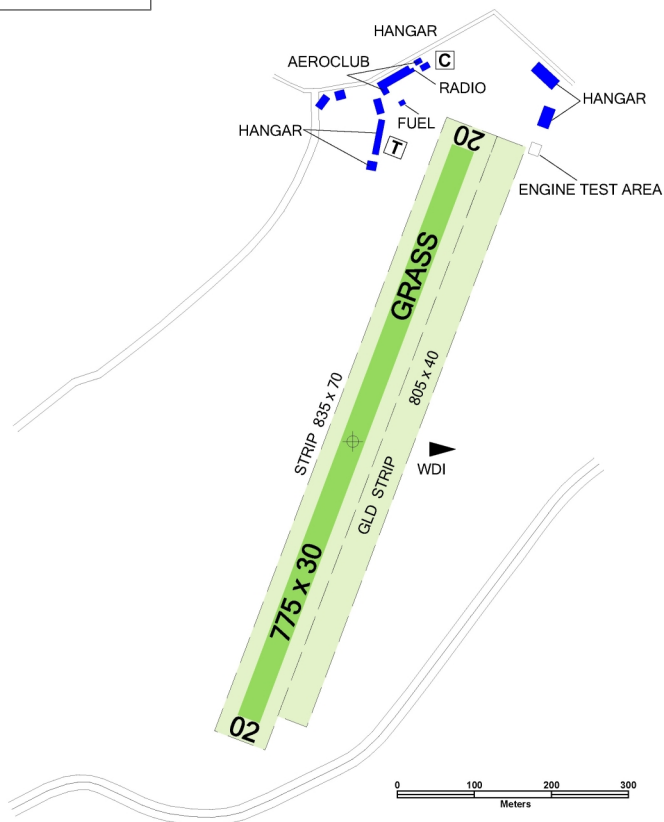

LKKM Kroměříž

Private domestic aerodrome

VFR day, parachute jumping operation

Kroměříž RADIO
122,205

ARP: 49° 17' 08" N, 17° 24' 57" E
2,2 km SE Kroměříž
ELEV: 617 ft / 188 m
Circuit: 1600 ft / 488 m AMSL

After take off from RWY 02 slightly turn right to heading 045° out of town estate Dolní Zahrady in a safety height.

LKKM Kroměříž

Kroměříž RADIO
122,205

RWY	Magnetic direction	RWY dimensions	Strength	TORA	TODA	ASDA	LDA
02	019°	775 x 30	5500 kg / 0.3 MPa	775	805	775	775
20	199°	775 x 30	5500 kg / 0.3 MPa	775	805	775	775

unleaded gasoline BA 95

AeroShell: 100W, W15W-50, Oil Sport Plus
4

after agreement with AD operator

minor repairs only

pensions in the town

100 m from AD - all day operation

bus, public transport, taxi