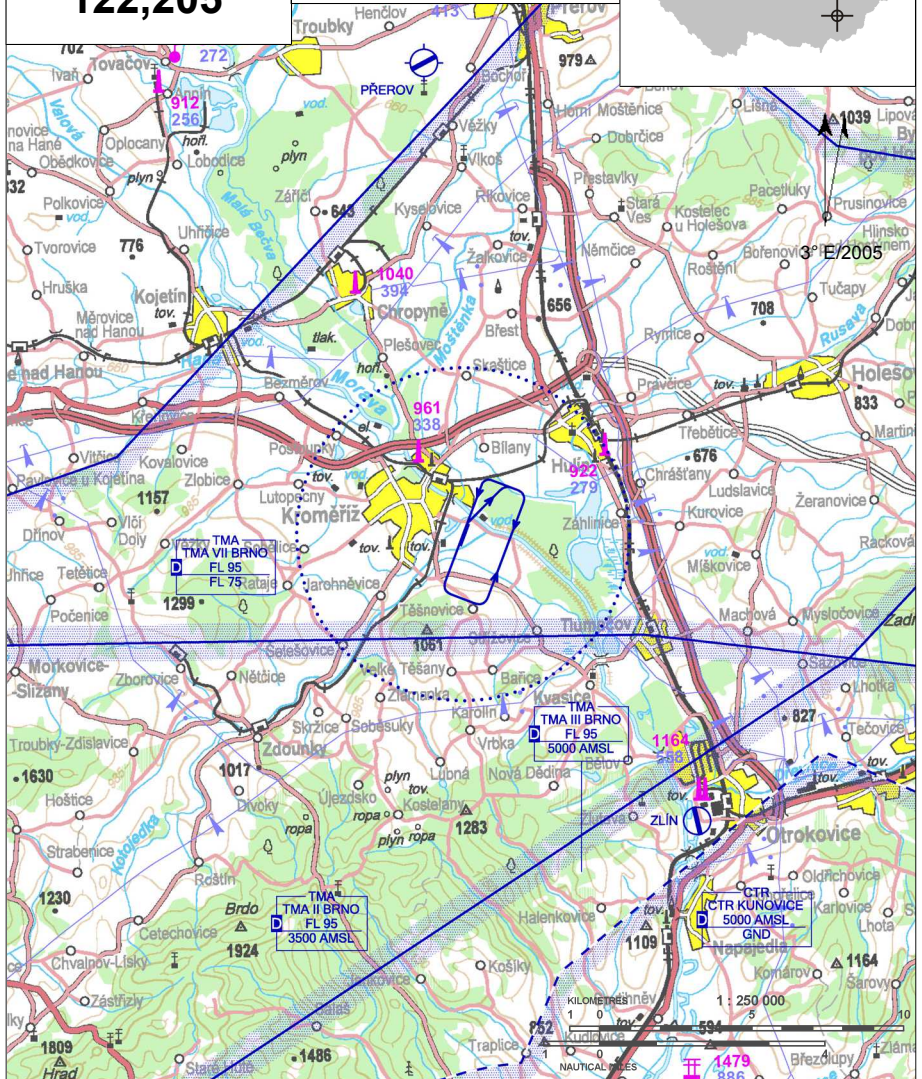

LKKM Kroměříž

Private domestic aerodrome

VFR day, parachute jumping operation

Kroměříž RADIO
122,205

ARP: 49° 17' 08" N, 17° 24' 57" E
2,2 km SE Kroměříž
ELEV: 617 ft / 188 m
Circuit: 1600 ft / 488 m AMSL

After take off from RWY 02 slightly turn right to heading 045° out of town estate Dolní Zahrady in a safety height.

LKKM Kroměříž

Kroměříž RADIO
122,205

RWY	Magnetic direction	RWY dimensions	Strength	TORA	TODA	ASDA	LDA
02	019°	775 x 30	5500 kg / 0.3 MPa	775	805	775	775
20	199°	775 x 30	5500 kg / 0.3 MPa	775	805	775	775

unleaded gasoline BA 95

AeroShell: 100W, W15W-50, Oil Sport Plus
4

after agreement with AD operator

minor repairs only

pensions in the town

100 m from AD - all day operation

bus, public transport, taxi