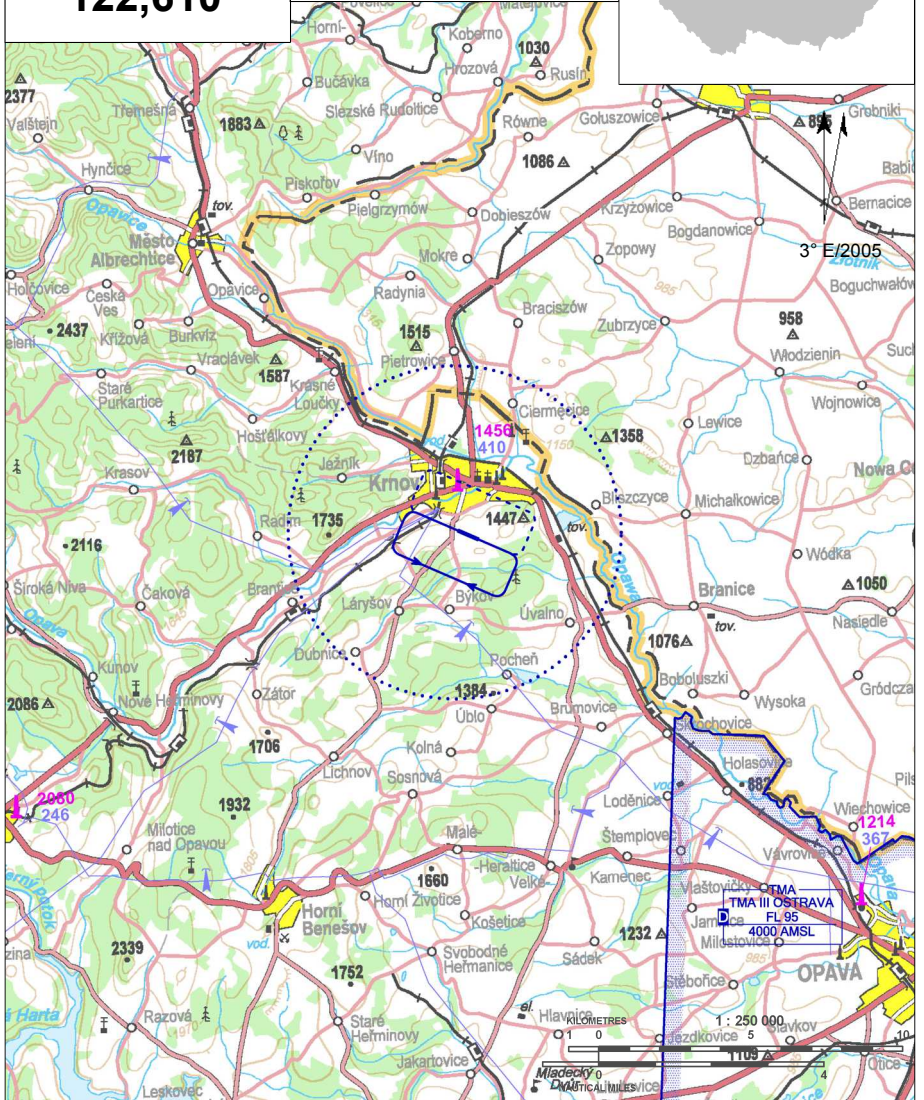

LKKR Krnov

§ Public domestic aerodrome

✈ VFR day, parachute jumping operation

Krnov RADIO
122,610

ARP: 50° 04' 30" N, 17° 41' 20" E
3 km S Krnov
ELEV: 1227 ft / 374 m
Circuit: 2227 ft / 674 m AMSL

! The flights of powered aircraft above town Krnov are restricted.

LKKR Krnov

Krnov RADIO
122,610

RWY	Magnetic direction	RWY dimensions	Strength	TORA	TODA	ASDA	LDA
12	117°	750 x 125	5700 kg / 0.4 MPa	750	780	750	750
30	297°	750 x 125	5700 kg / 0.4 MPa	750	780	750	750

15 APR - 15 OCT
SAT, SUN, HOL 0700-1400

AVGAS 100

TOTAL AERO D 100, TOTAL 15W50

O/R, limited

NIL

Krnov, O/R 18 persons at the aerodrome

NIL

bus, train, taxi

Aeroklub Krnov