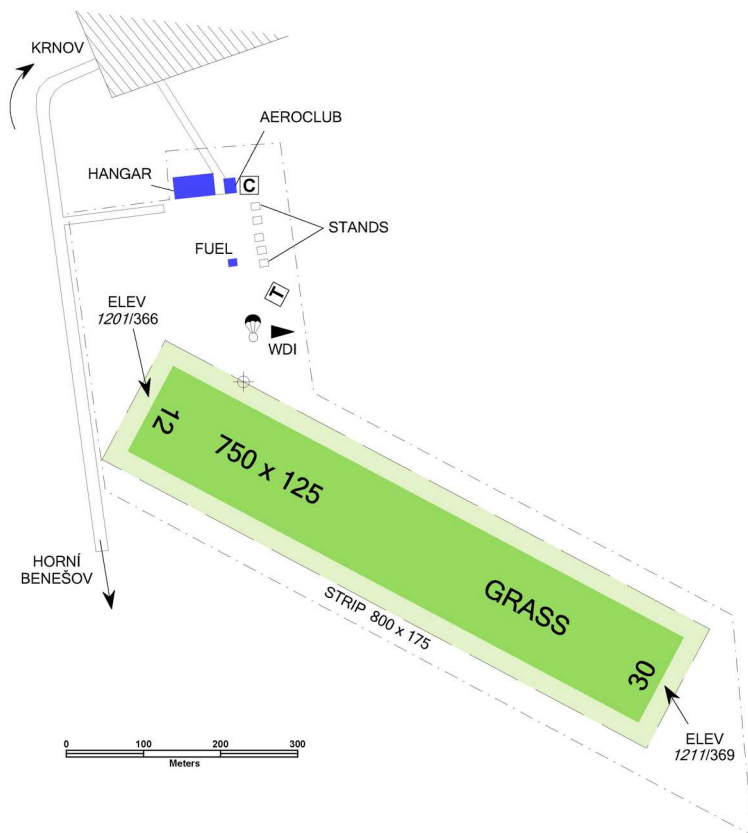

LKKR Krnov

§ Public domestic aerodrome

✈ VFR day, parachute jumping operation

Krnov RADIO
122,610

ARP: 50° 04' 30" N, 17° 41' 20" E
3 km S Krnov
ELEV: 1227 ft / 374 m
Circuit: 2227 ft / 674 m AMSL

! The flights of powered aircraft above town Krnov are restricted.

LKKR Krnov

Krnov RADIO
122,610

RWY	Magnetic direction	RWY dimensions	Strength	TORA	TODA	ASDA	LDA
12	117°	750 x 125	5700 kg / 0.4 MPa	750	780	750	750
30	297°	750 x 125	5700 kg / 0.4 MPa	750	780	750	750

15 APR - 15 OCT
SAT, SUN, HOL 0700-1400

AVGAS 100

TOTAL AERO D 100, TOTAL 15W50

O/R, limited

NIL

Krnov, O/R 18 persons at the aerodrome

NIL

bus, train, taxi

Aeroklub Krnov