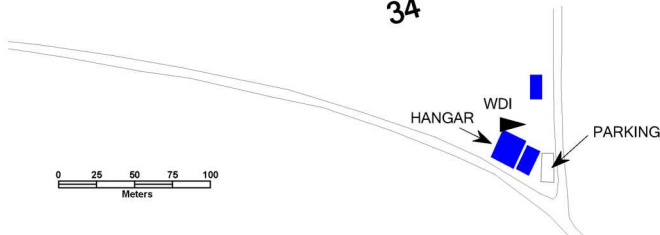

LETovice
RADIO 118,740

	Year-round
	NIL
	NIL
	NIL
	NIL
	NIL
	NIL
	NIL

Letecký klub Letovice
Čapkova 4, 679 61 Letovice,
☎ +420 604 272 107, palbuchta@mtw.cz

Otto Stránský (deputy of the operator)
☎ +420 776 576 191, otto@stransky.info