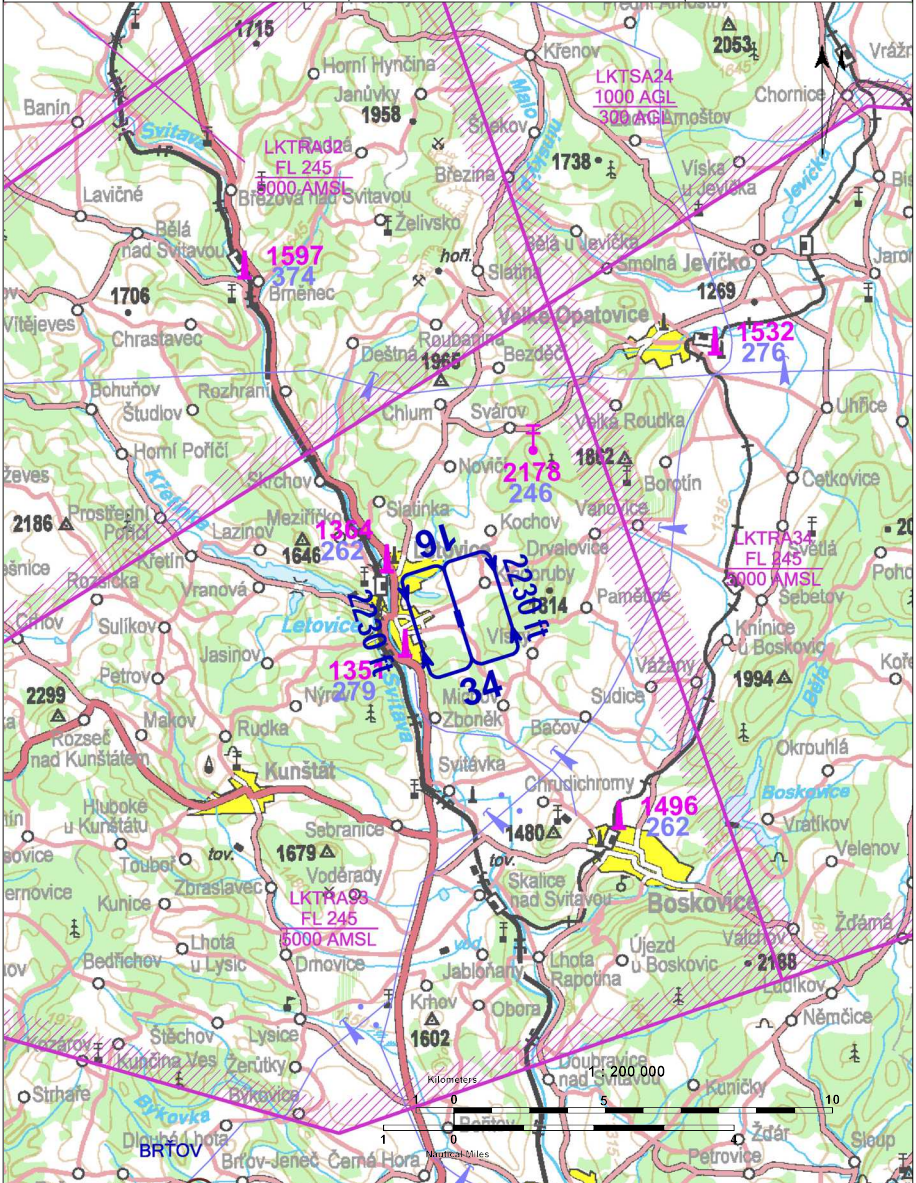

| | | |
|---|--|---|
|  LETOVICE RADIO 118,740 | Public SLZ field |   |
| | ARP: 49° 32' 48" N, 16° 35' 55" E ELEV: 1246 ft / 380 m | |

! Do not overfly village Letovice in lower height than 1000 ft (300 m) AGL.