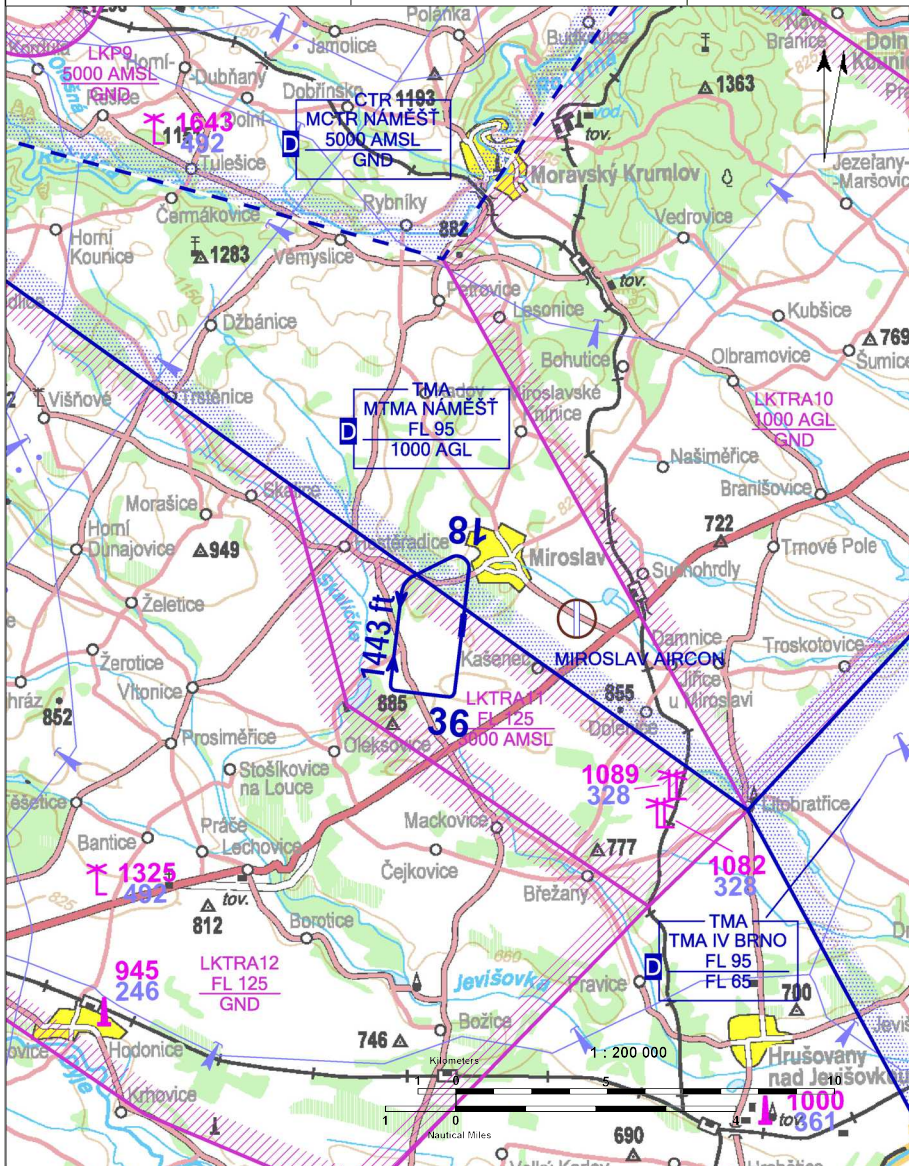

 MIROSLAV RADIO Group frequency	125,830	Public SLZ field	 
		ARP: 48° 55' 53" N, 16° 17' 55" E ELEV: 780 ft / 238 m	

! MTMA Náměšť to the N of the field. Sport flying equipment field Miroslav AIRCOM is 3 km E from the field.

-  Year-round
-  NIL
-  NIL
-  O/R
-  NIL
-  NIL
-  NIL
-  NIL