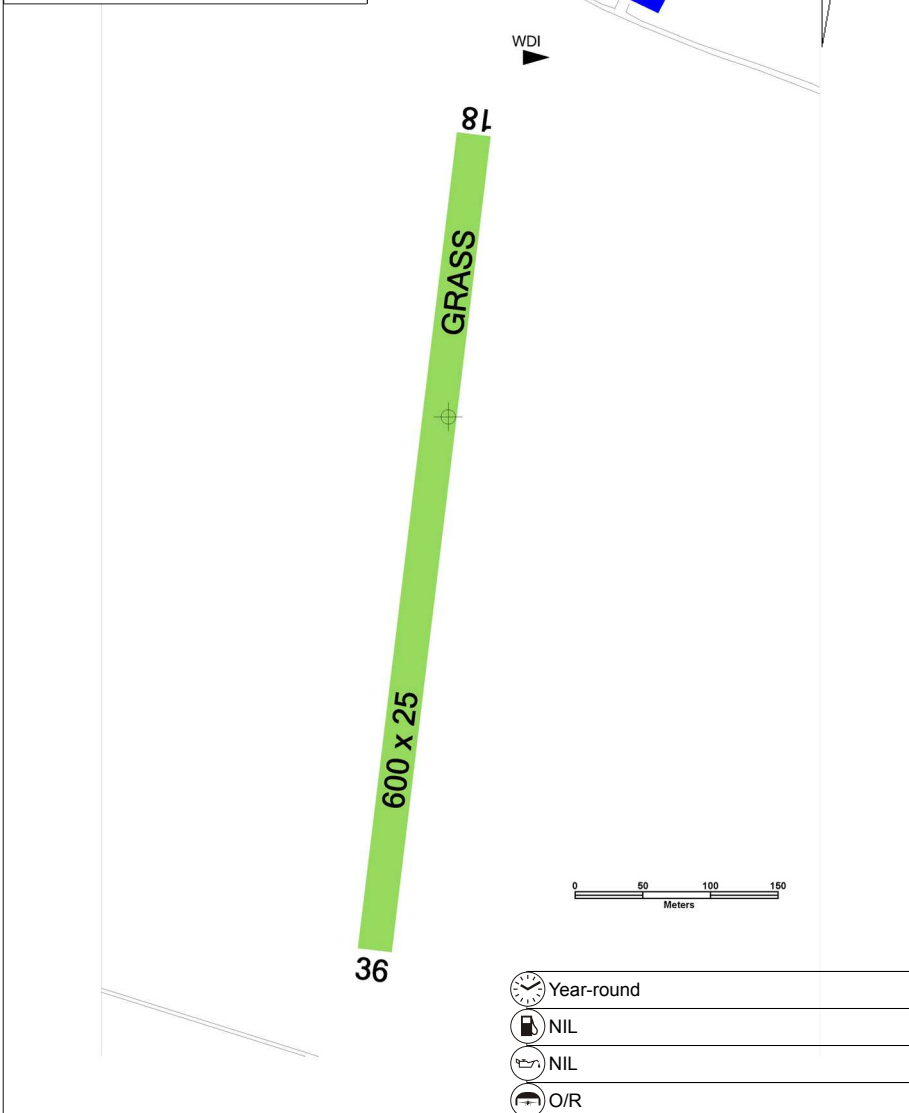

MIROSLAV RADIO **125,830**
Group frequency

Aeroklub Miroslav
Tyršova 31, 671 72 Miroslav,
☎ +420 737 585 637, jaromir.simsa@seznam.cz

Rudolf Wollner (deputy of the operator)
☎ +420 607 503 429

- Year-round
- NIL
- NIL
- O/R
- NIL
- NIL
- NIL
- NIL