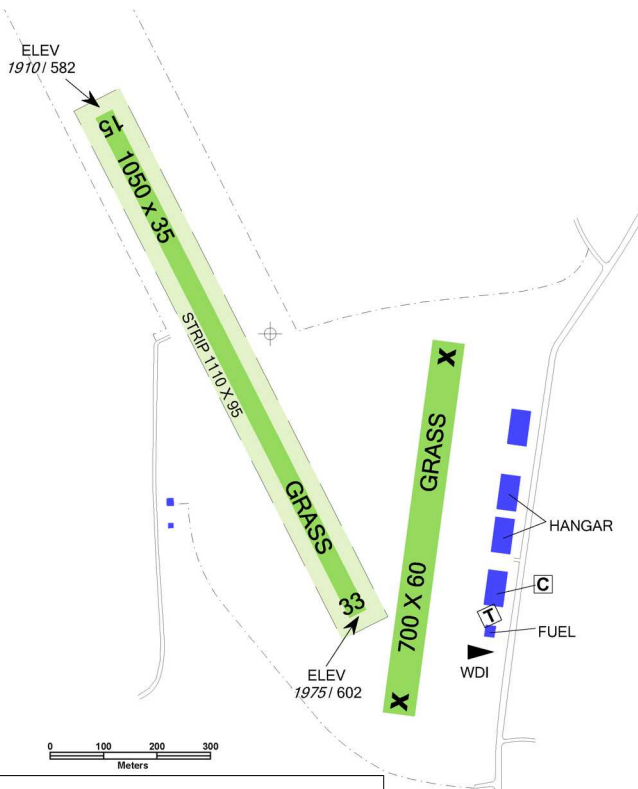

LKPA Polička

§ Public domestic aerodrome

✈ VFR day

Polička RADIO
122,590

ARP: 49° 44' 22" N, 16° 15' 32" E
2 km N Polička
ELEV: 1978 ft / 603 m
Circuit: 2953 ft / 900 m AMSL

! Aerodrome Traffic Zone (ATZ) is bounded by prohibited area LKP7 on the south.

LKPA Polička

Polička RADIO
122,590

RWY	Magnetic direction	RWY dimensions	Strength	TORA	TODA	ASDA	LDA
15	155°	1050 x 35	5700 kg / 0.7 MPa	1050	1080	1050	1050
33	335°	1050 x 35	5700 kg / 0.7 MPa	1050	1080	1050	1050

15 APR - 15 OCT SAT, SUN, HOL
otherwise O/R

NATURAL 98 limited

SHELL 10W 40 limited

O/R, limited

minor repairs only

NIL

NIL

bus, train Polička