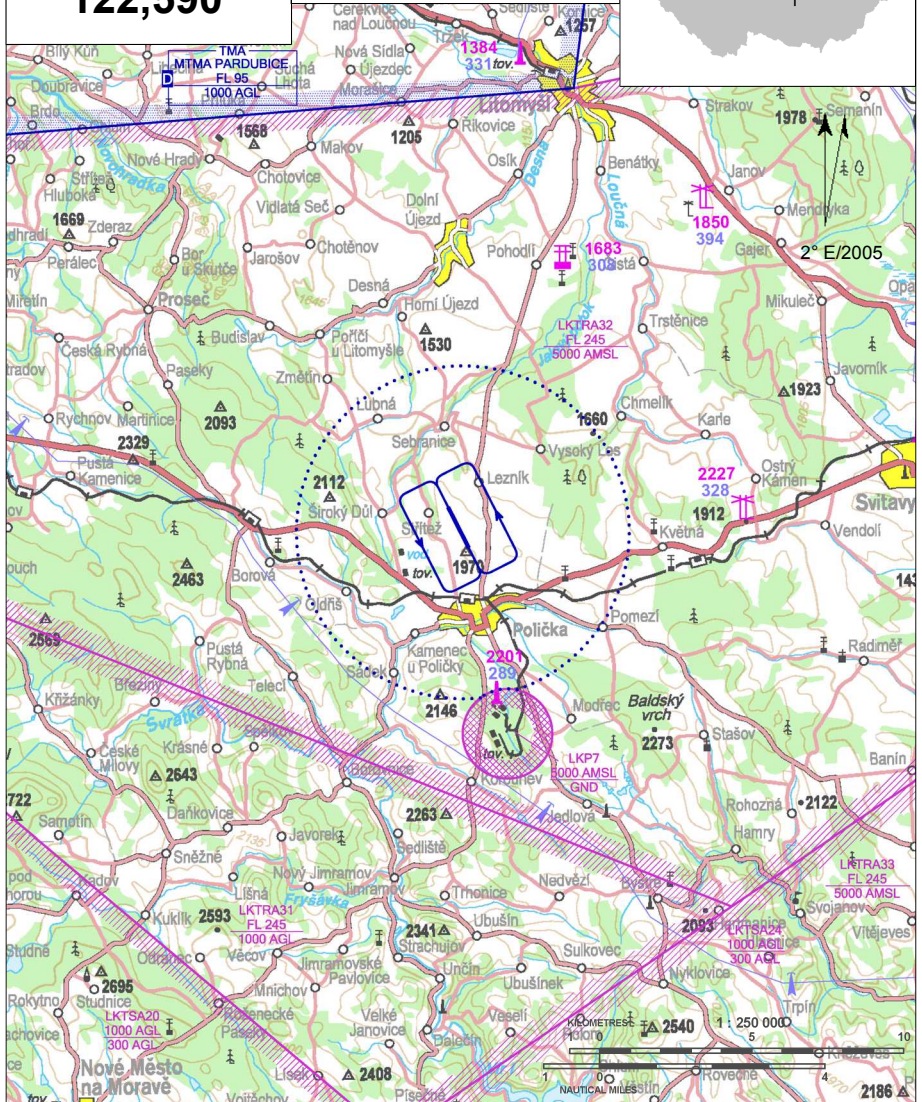

LKPA Polička

§ Public domestic aerodrome

✈ VFR day

Polička RADIO
122,590

ARP: 49° 44' 22" N, 16° 15' 32" E
2 km N Polička
ELEV: 1978 ft / 603 m
Circuit: 2953 ft / 900 m AMSL

! Aerodrome Traffic Zone (ATZ) is bounded by prohibited area LKP7 on the south.

LKPA Polička

Polička RADIO
122,590

RWY	Magnetic direction	RWY dimensions	Strength	TORA	TODA	ASDA	LDA
15	155°	1050 x 35	5700 kg / 0.7 MPa	1050	1080	1050	1050
33	335°	1050 x 35	5700 kg / 0.7 MPa	1050	1080	1050	1050

15 APR - 15 OCT SAT, SUN, HOL
otherwise O/R

NATURAL 98 limited

SHELL 10W 40 limited

O/R, limited

minor repairs only

NIL

NIL

bus, train Polička