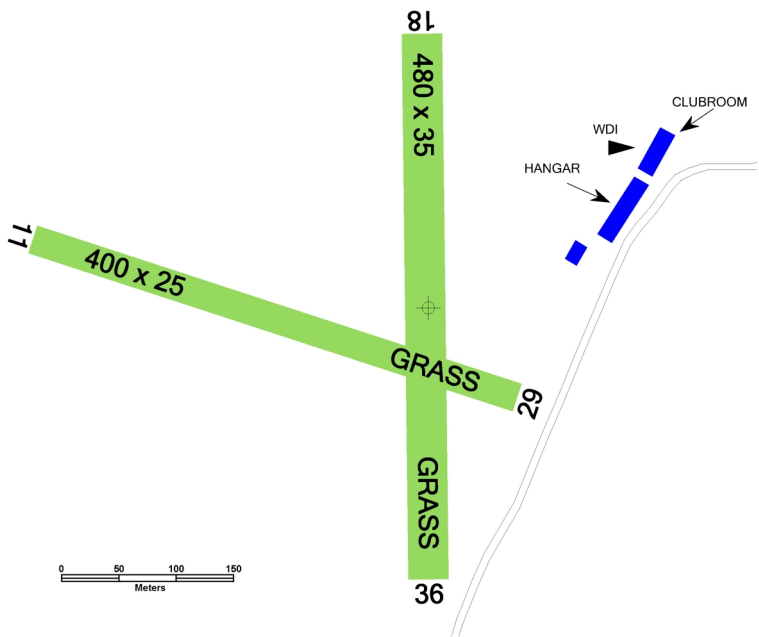

TEPLICE RADIO **122,410**

	Year-round
	O/R
	NIL
	O/R
	NIL
	O/R
	NIL
	NIL

Letecký klub Teplice
Straky 1, 411 71 Zabuřany
Jiří Štojdí (deputy of the operator) ☎ +420 603 920 591,
jristojdl@email.cz