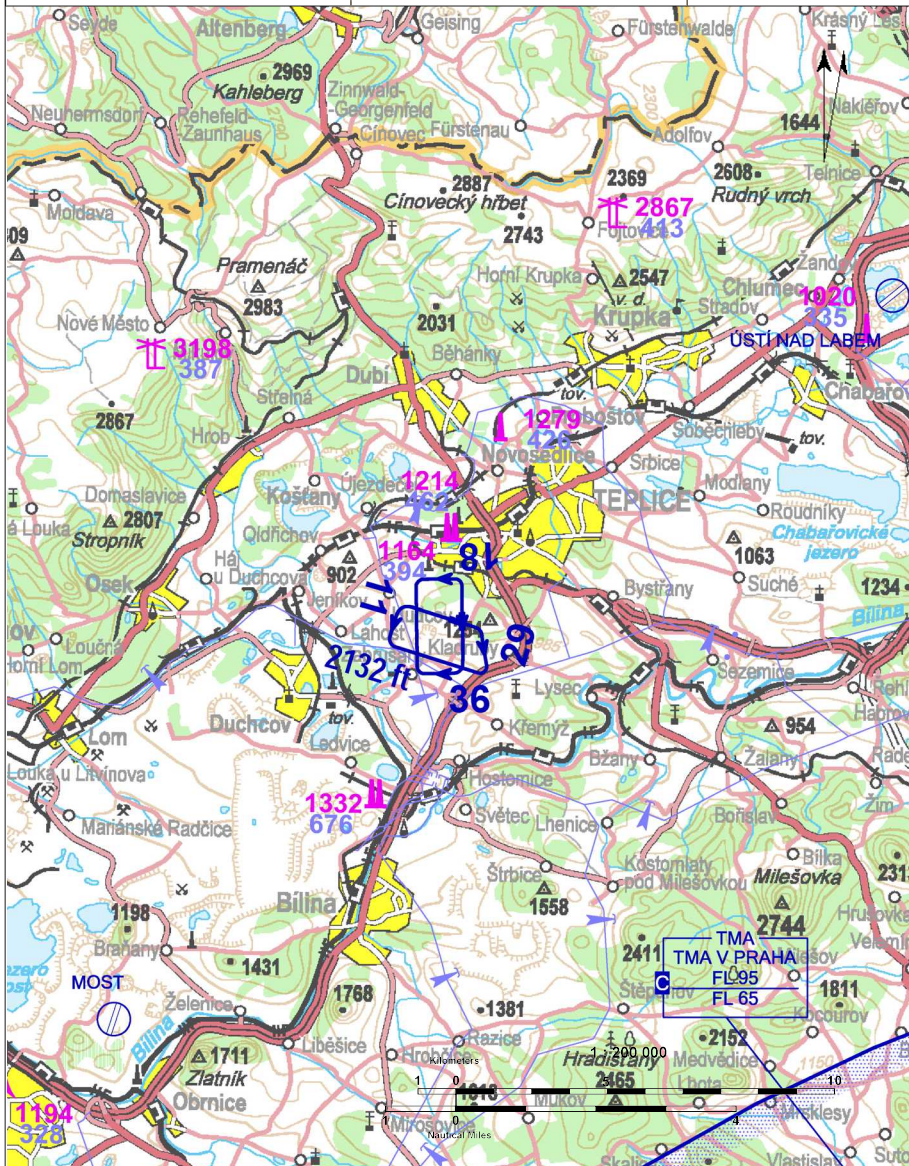

 TEPLICE RADIO	<h2>122,410</h2>	Public SLZ field	 

! Water tower with height 1257 ft / 383 m AMSL is 600 m to the east from the field. Do not overfly surrounding villages in a height lower than 1000 ft / 300 m AGL.